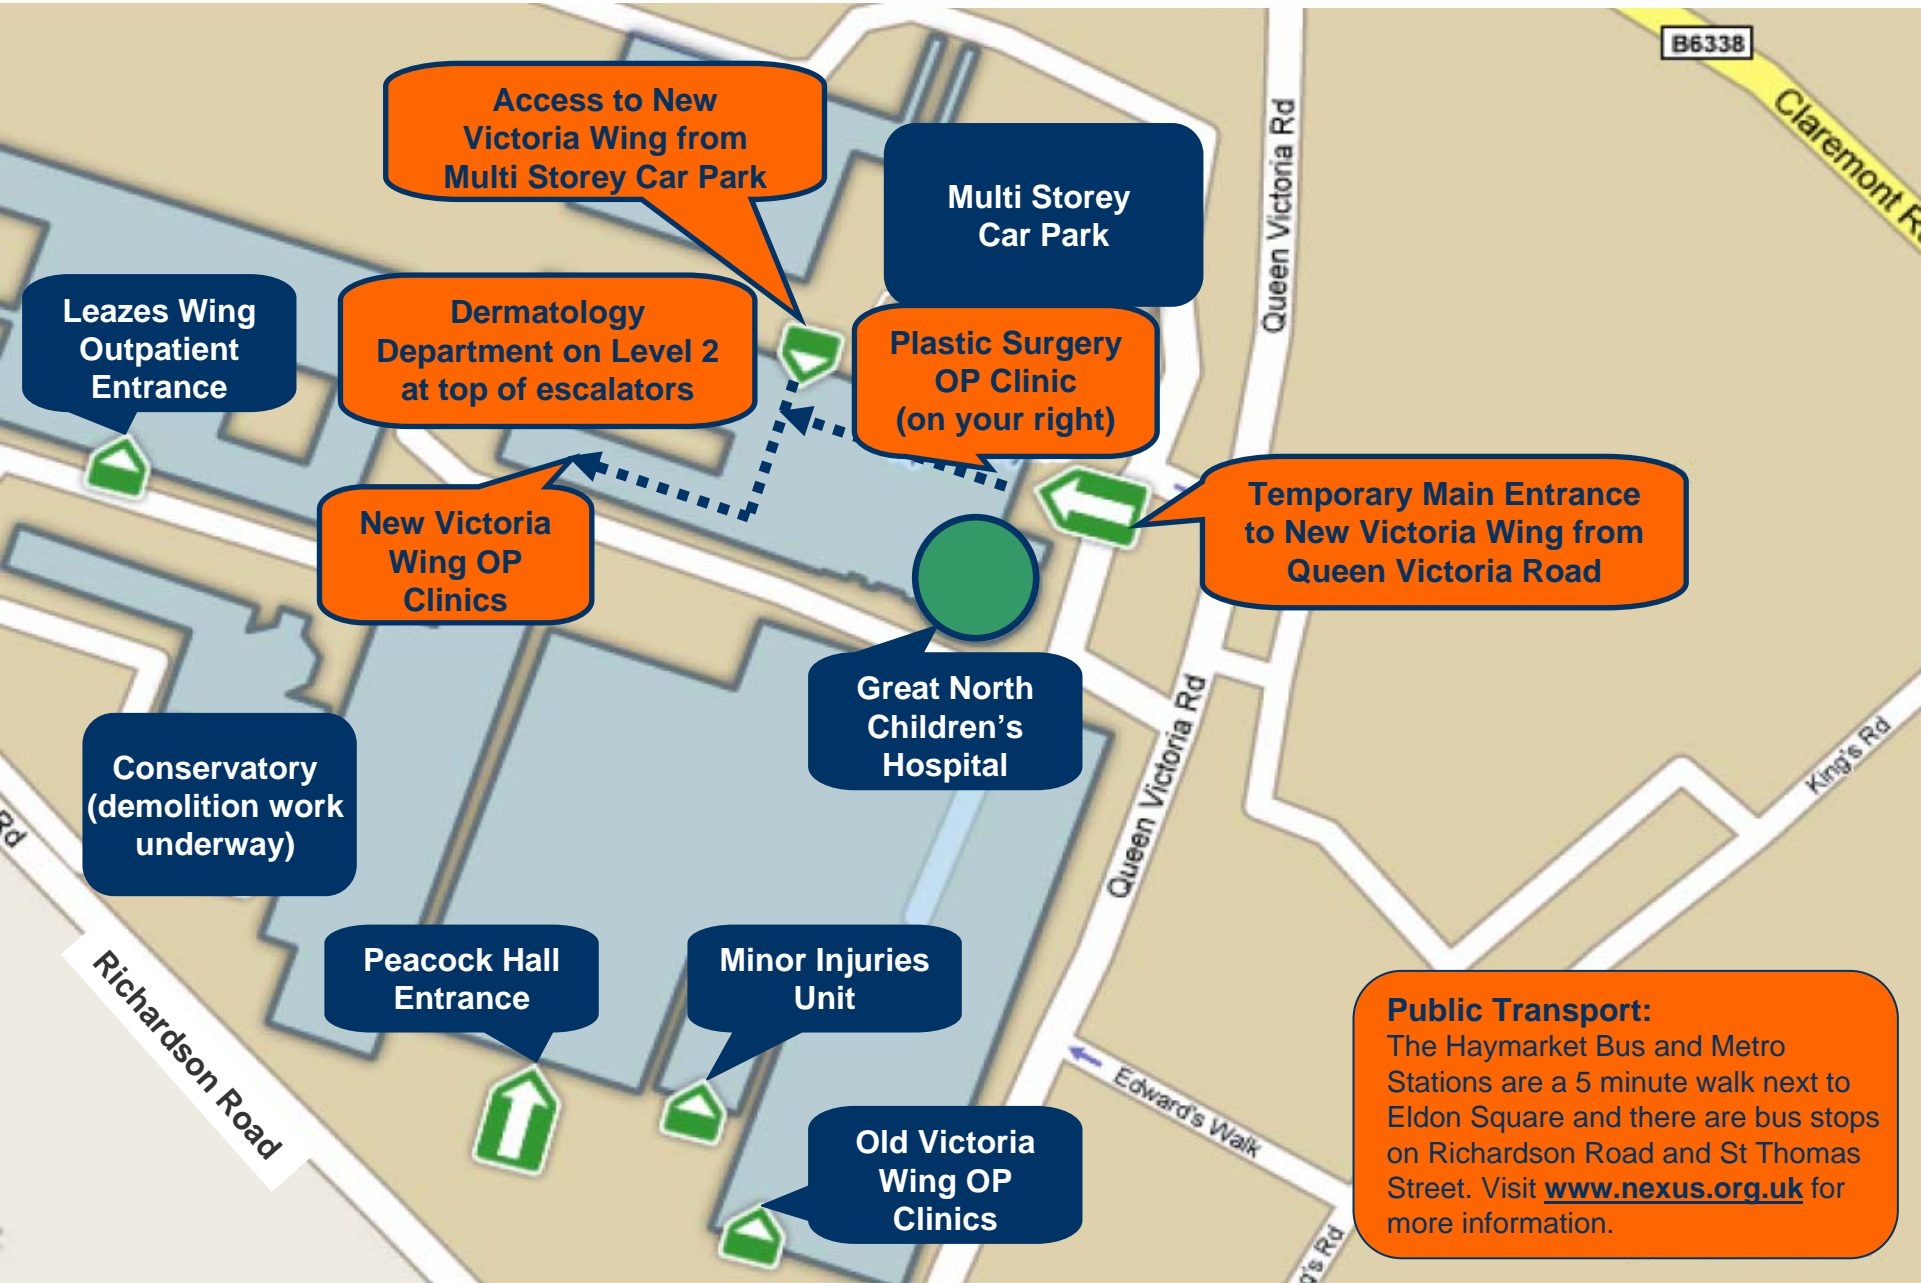

How to get to New Victoria Wing at the RVI

Access to New Victoria Wing from Multi Storey Car Park

Multi Storey Car Park

Leazes Wing Outpatient Entrance

Dermatology Department on Level 2 at top of escalators

Plastic Surgery OP Clinic (on your right)

New Victoria Wing OP Clinics

Temporary Main Entrance to New Victoria Wing from Queen Victoria Road

Great North Children's Hospital

Conservatory (demolition work underway)

Peacock Hall Entrance

Minor Injuries Unit

Old Victoria Wing OP Clinics

Public Transport:
The Haymarket Bus and Metro Stations are a 5 minute walk next to Eldon Square and there are bus stops on Richardson Road and St Thomas Street. Visit www.nexus.org.uk for more information.